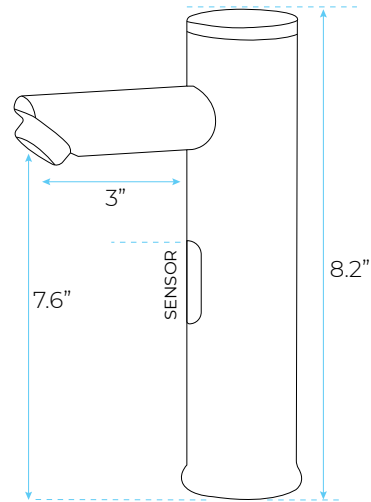

SOLO COMMERCIAL AUTOMATIC BRUSHED GOLD TOUCHLESS SENSOR FAUCET SPECS

SPECS:

Type : Ceramic Plate Spool

Style : Contemporary

Surface Treatment : Polished Gold

Valve Core Material : Ceramic

Feature : Waterfall Swivel Spout

Installation Type : Deck Mounted

Installation Holes: Single Hole

Water Pressure : 0.1-0.7Mpa

Cold & Hot Water : Yes

Inductive Opening Time: < 1 second

Inductive Closing Time: < 2 second

Dia.of inlet / outlet pipe: G1/2"

Flux: $\geq 0.07L/S$

Temperature: 0.1-50°C

Dia.of inlet / outlet pipe: G1/2"

Battery lifespan: 100000 cycles